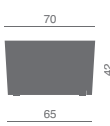

Monocolore
One colour