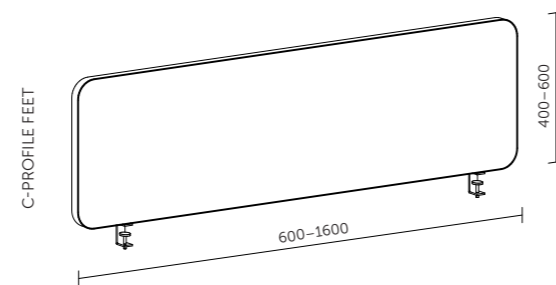

TECHNICAL DETAILS

basic dimensions	standard height 400 and 600 mm standard width up to 1600 mm custom sizes available upon request
material	central supporting plate lined with sound-absorbing material
finish	decorative fabric (refer to swatches)
feet	round coated steel/C-profile coated steel (color refer to swatches), attached externally/internally

SHADE

TECHNICAL DETAILS

□ □ – available in leaf and rounded square shapes

basic dimensions standard height 1200, 1500 and 1800 mm*
 standard width up to 1500 mm
 custom sizes available upon request

material central supporting plate covered
 with sound-absorbing material

TECHNICAL DETAILS

basic dimensions	standard height 1820 mm including wheels 1700 mm only the divider 1350 mm whiteboard
	standard width 1040 mm including wheels 1000 mm only the divider
material	frame filled with sound-absorbing material, glass board, coated holder tray (RAL 9003)
finish	decorative fabric (refer to swatches)
feet	warnished plywood feet with grey wheels