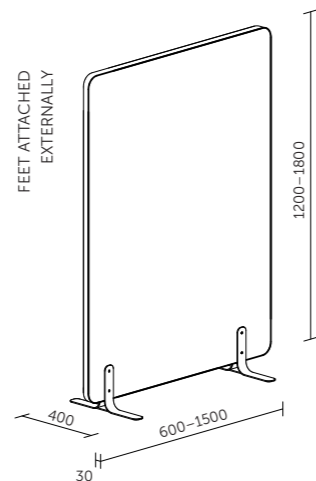

TECHNICAL DETAILS

basic dimensions	standard height 400 and 600 mm standard width up to 1600 mm custom sizes available upon request
material	central supporting plate lined with sound-absorbing material
finish	decorative fabric (refer to swatches)
feet	round coated steel/C-profile coated steel (color refer to swatches), attached externally/internally

SHADE

TECHNICAL DETAILS

□ □ – available in leaf and rounded square shapes

basic dimensions standard height 1200, 1500 and 1800 mm*
 standard width up to 1500 mm
 custom sizes available upon request

material central supporting plate covered
 with sound-absorbing material

TECHNICAL DETAILS

basic dimensions	standard height 1820 mm including wheels 1700 mm only the divider 1350 mm whiteboard
	standard width 1040 mm including wheels 1000 mm only the divider
material	frame filled with sound-absorbing material, glass board, coated holder tray (RAL 9003)
finish	decorative fabric (refer to swatches)
feet	warnished plywood feet with grey wheels