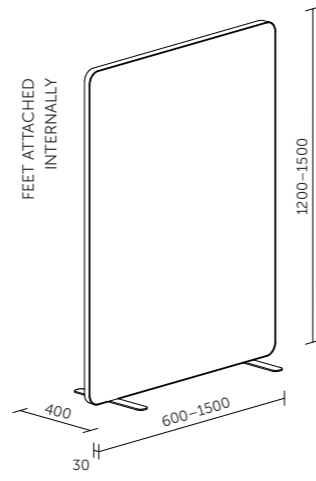

TECHNICAL DETAILS

basic dimensions	standard height 400 and 600 mm standard width up to 1600 mm custom sizes available upon request
material	central supporting plate lined with sound-absorbing material
finish	decorative fabric (refer to swatches)
feet	round coated steel/C-profile coated steel (color refer to swatches), attached externally/internally

SHADE

TECHNICAL DETAILS

□ □ – available in leaf and rounded square shapes

basic dimensions standard height 1200, 1500 and 1800 mm*
 standard width up to 1500 mm
 custom sizes available upon request

material central supporting plate covered
 with sound-absorbing material

TECHNICAL DETAILS

basic dimensions	standard height 1820 mm including wheels 1700 mm only the divider 1350 mm whiteboard
	standard width 1040 mm including wheels 1000 mm only the divider
material	frame filled with sound-absorbing material, glass board, coated holder tray (RAL 9003)
finish	decorative fabric (refer to swatches)
feet	warnished plywood feet with grey wheels