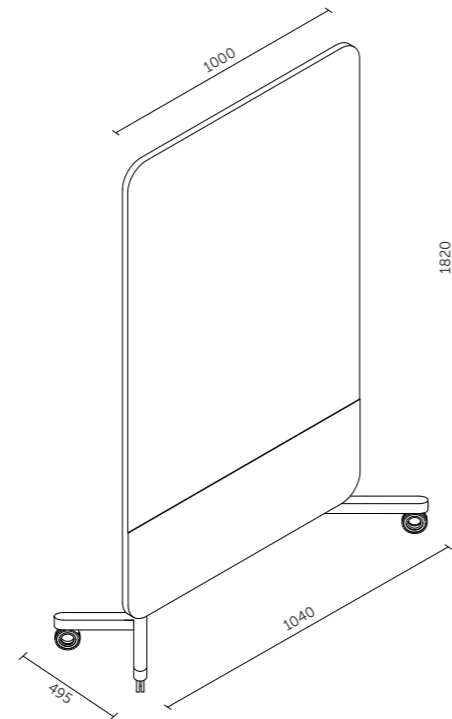

MARKER BOARD

The SHADE MARK serves two useful functions in the workplace. Like our other dividers, it absorbs noise and minimizes the inconvenience of an open space office. This version, however, also has a glass writing surface on one side, doubling as a whiteboard for notes, presentations, brainstorming sessions and other team meetings.

TECHNICAL DETAILS

basic dimensions	standard height 1820 mm including wheels 1700 mm only the divider 1350 mm whiteboard
	standard width 1040 mm including wheels 1000 mm only the divider
material	frame filled with sound-absorbing material, glass board, coated holder tray (RAL 9003)
finish	decorative fabric (refer to swatches)
feet	warnished plywood feet with grey wheels

SHADE MARK