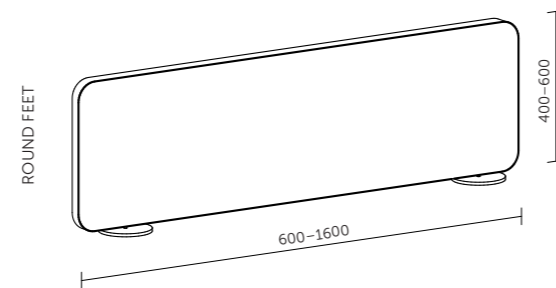

MYSPLACE

DESKTOP DIVIDERS

DESKTOP DIVIDERS

MYSPACE

MYSPACE desktop dividers transform vast office floors into individual private workstations. They're made from specially developed acoustic foam, empowering your team to properly concentrate on their work. The high-quality fabric we use also allows these acoustic desktop partitions to double as bulletin boards.

TECHNICAL DETAILS

basic dimensions	standard height 400 and 600 mm standard width up to 1600 mm custom sizes available upon request
material	central supporting plate lined with sound-absorbing material
finish	decorative fabric (refer to swatches)
feet	round coated steel/C-profile coated steel (color refer to swatches), attached externally/internally

SHADE

TECHNICAL DETAILS

□ □ – available in leaf and rounded square shapes

basic dimensions standard height 1200, 1500 and 1800 mm*
 standard width up to 1500 mm
 custom sizes available upon request

material central supporting plate covered
 with sound-absorbing material

TECHNICAL DETAILS

basic dimensions	standard height 1820 mm including wheels 1700 mm only the divider 1350 mm whiteboard
	standard width 1040 mm including wheels 1000 mm only the divider
material	frame filled with sound-absorbing material, glass board, coated holder tray (RAL 9003)
finish	decorative fabric (refer to swatches)
feet	warnished plywood feet with grey wheels