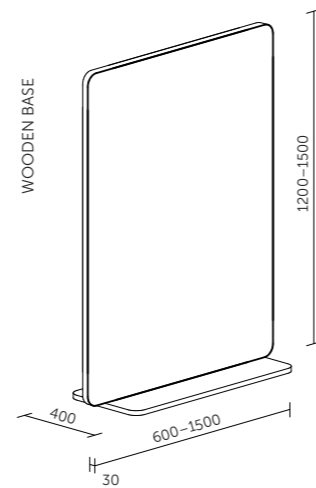

TECHNICAL DETAILS

basic dimensions	standard height 400 and 600 mm standard width up to 1600 mm custom sizes available upon request
material	central supporting plate lined with sound-absorbing material
finish	decorative fabric (refer to swatches)
feet	round coated steel/C-profile coated steel (color refer to swatches), attached externally/internally

SHADE

TECHNICAL DETAILS

□ □ – available in leaf and rounded square shapes

basic dimensions standard height 1200, 1500 and 1800 mm*
 standard width up to 1500 mm
 custom sizes available upon request

material central supporting plate covered
 with sound-absorbing material

TECHNICAL DETAILS

basic dimensions	standard height 1820 mm including wheels 1700 mm only the divider 1350 mm whiteboard
	standard width 1040 mm including wheels 1000 mm only the divider
material	frame filled with sound-absorbing material, glass board, coated holder tray (RAL 9003)
finish	decorative fabric (refer to swatches)
feet	warnished plywood feet with grey wheels